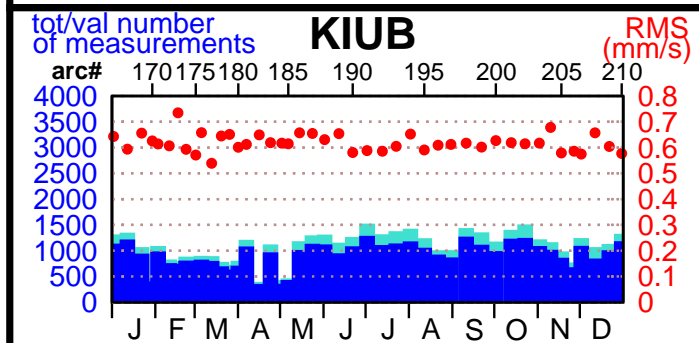

2002 - POE statistics

SPOT2

SPOT4

SPOT5

TOPEX

JASON1

ENVISAT