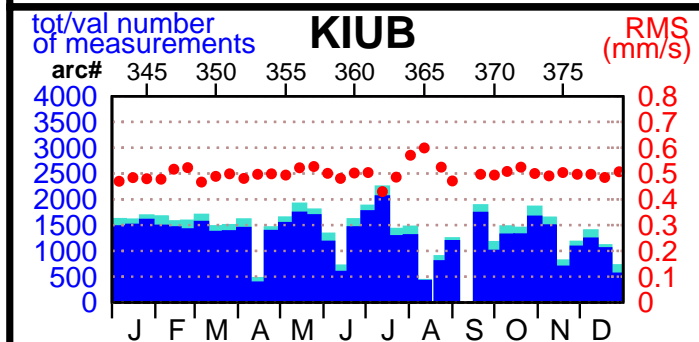

2002 - POE statistics

SPOT2

SPOT4

SPOT5

TOPEX

JASON1

ENVISAT