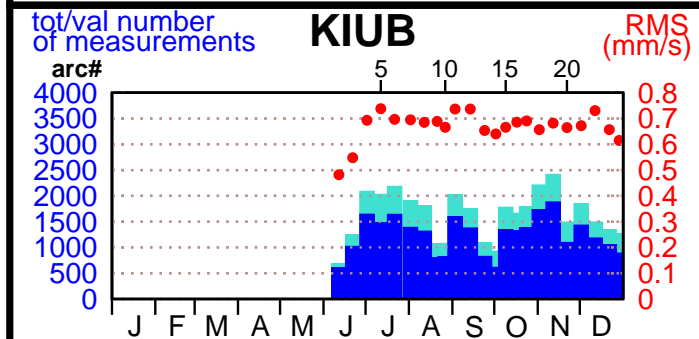

2002 - POE statistics

SPOT2

SPOT4

SPOT5

TOPEX

JASON1

ENVISAT