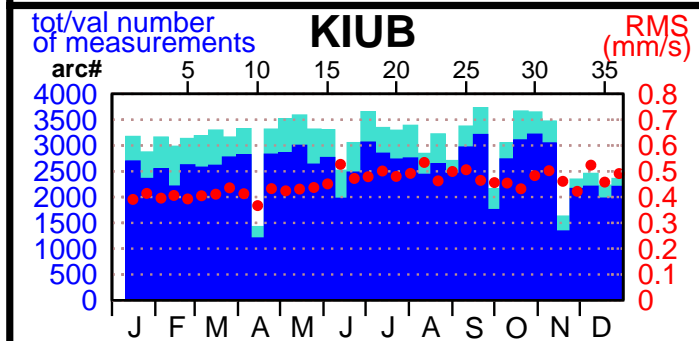

2002 - POE statistics

SPOT2

SPOT4

SPOT5

TOPEX

JASON1

ENVISAT