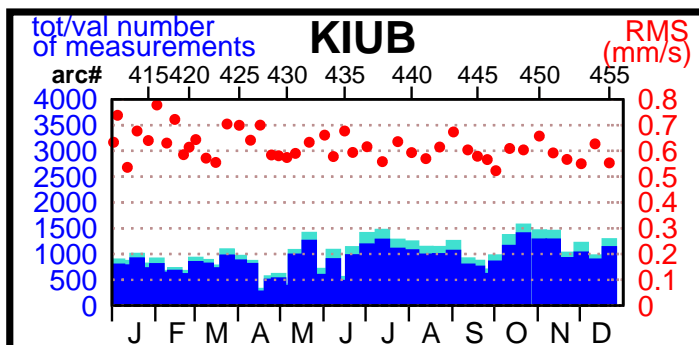

2002 - POE statistics

SPOT2

SPOT4

SPOT5

TOPEX

JASON1

ENVISAT