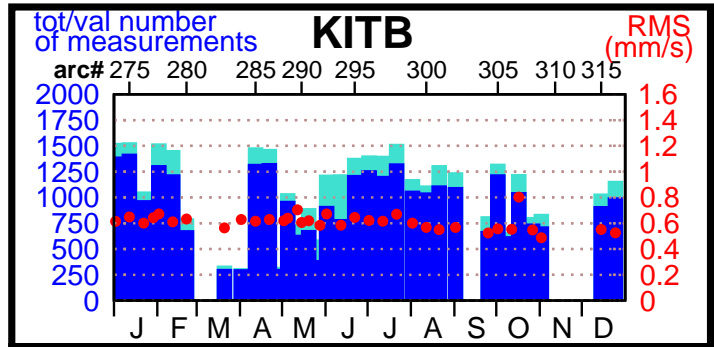

1999 - POE statistics

SPOT2

SPOT4

TOPEX