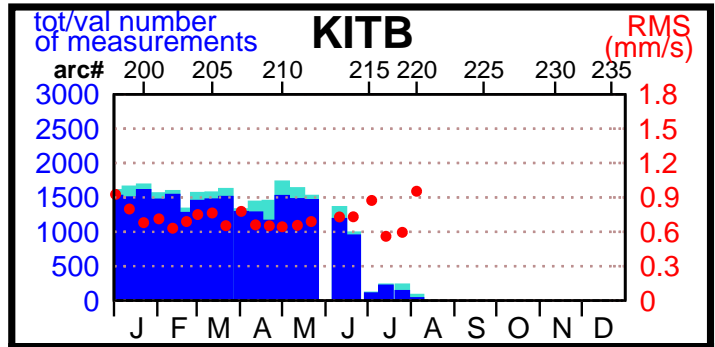

1997 - POE statistics

SPOT2

TOPEX