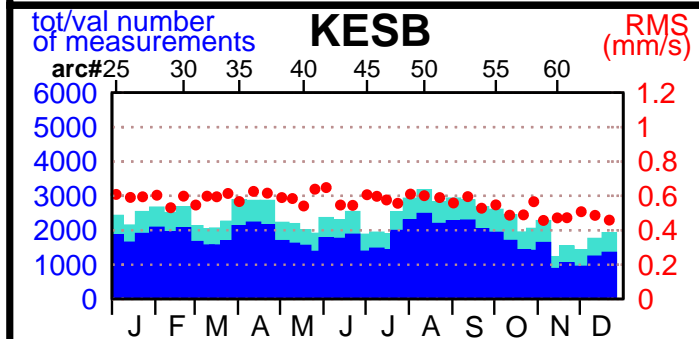

2003 - POE statistics

SPOT2

SPOT4

SPOT5

TOPEX

JASON1

ENVISAT