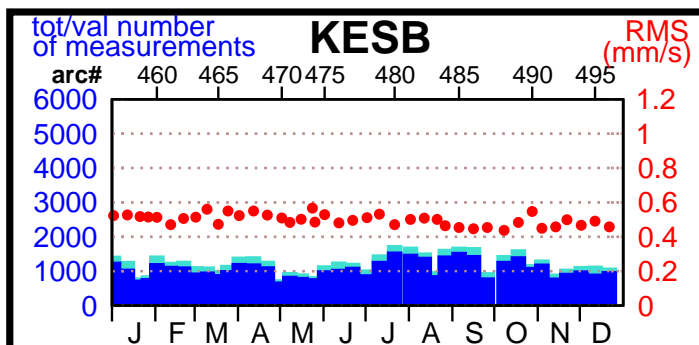

2003 - POE statistics

SPOT2

SPOT4

SPOT5

TOPEX

JASON1

ENVISAT