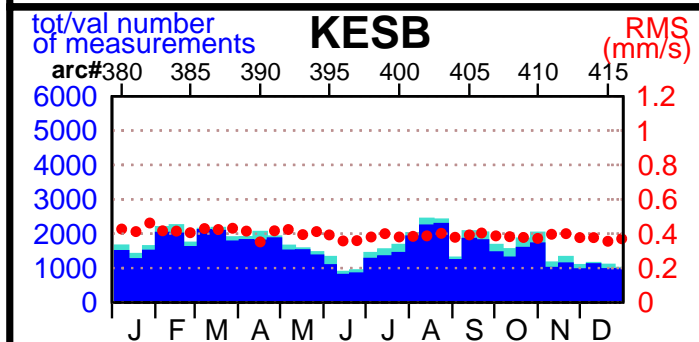

2003 - POE statistics

SPOT2

SPOT4

SPOT5

TOPEX

JASON1

ENVISAT