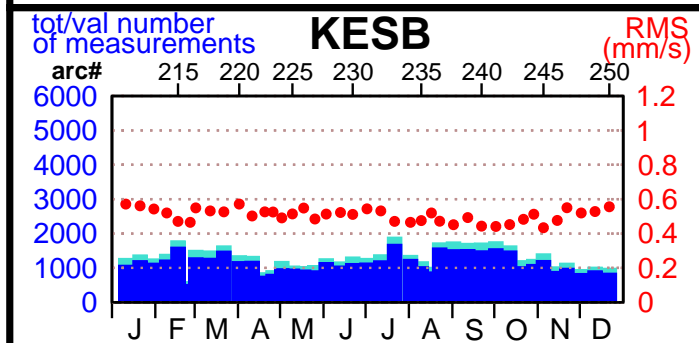

2003 - POE statistics

SPOT2

SPOT4

SPOT5

TOPEX

JASON1

ENVISAT