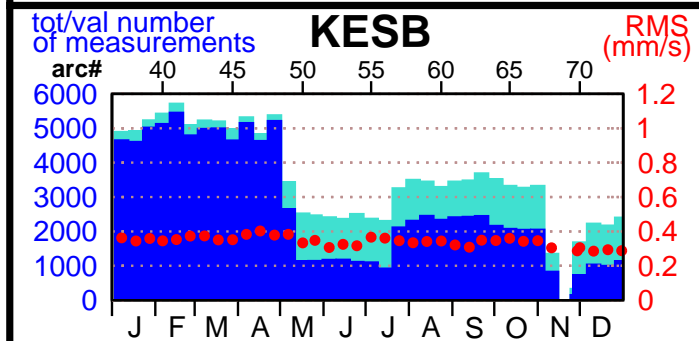

2003 - POE statistics

SPOT2

SPOT4

SPOT5

TOPEX

JASON1

ENVISAT