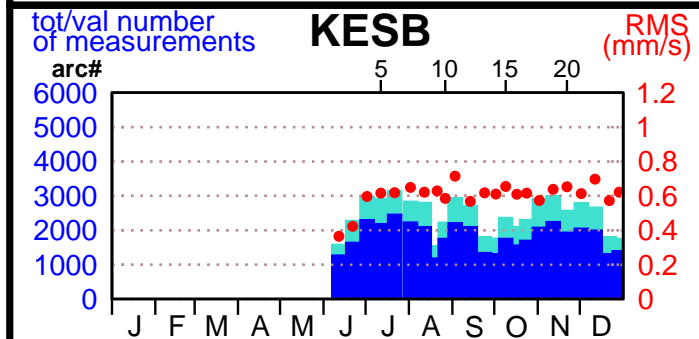

2002 - POE statistics

SPOT2

SPOT4

SPOT5

TOPEX

JASON1

ENVISAT