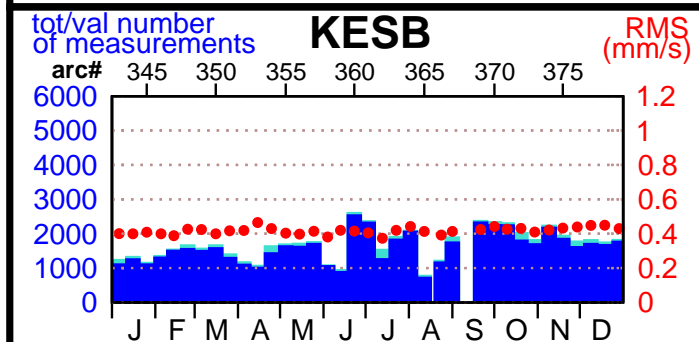

2002 - POE statistics

SPOT2

SPOT4

SPOT5

TOPEX

JASON1

ENVISAT