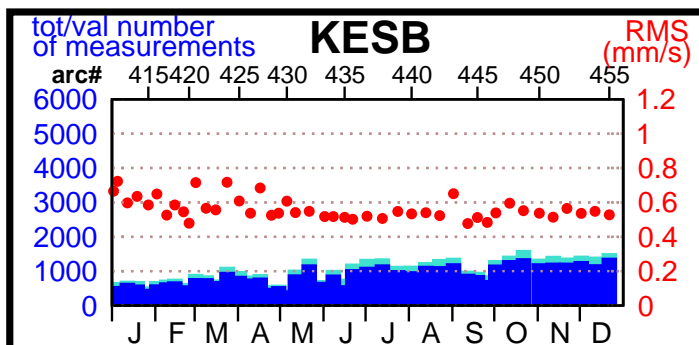

2002 - POE statistics

SPOT2

SPOT4

SPOT5

TOPEX

JASON1

ENVISAT