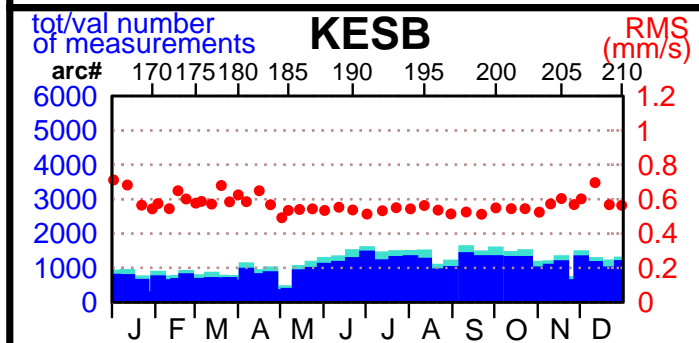

2002 - POE statistics

SPOT2

SPOT4

SPOT5

TOPEX

JASON1

ENVISAT