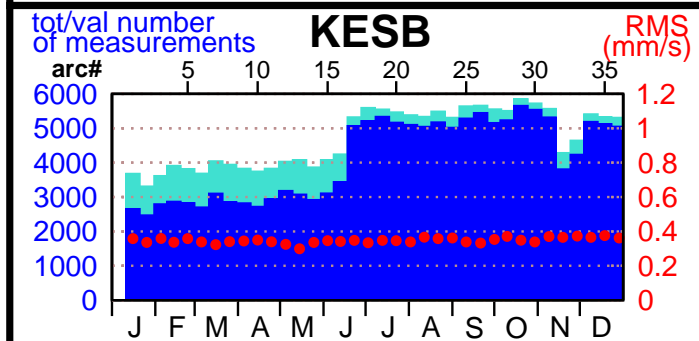

2002 - POE statistics

SPOT2

SPOT4

SPOT5

TOPEX

JASON1

ENVISAT