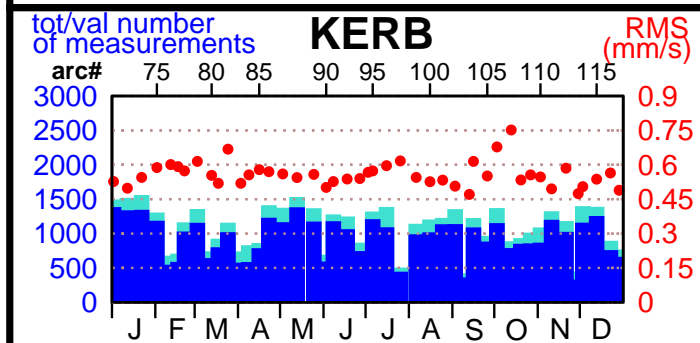

2000 - POE statistics

SPOT2

SPOT4

TOPEX