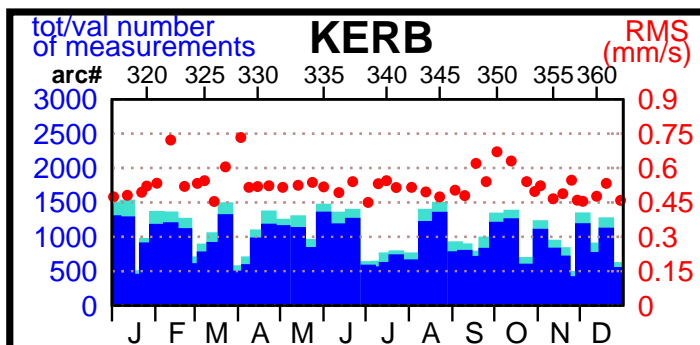

2000 - POE statistics

SPOT2

SPOT4

TOPEX