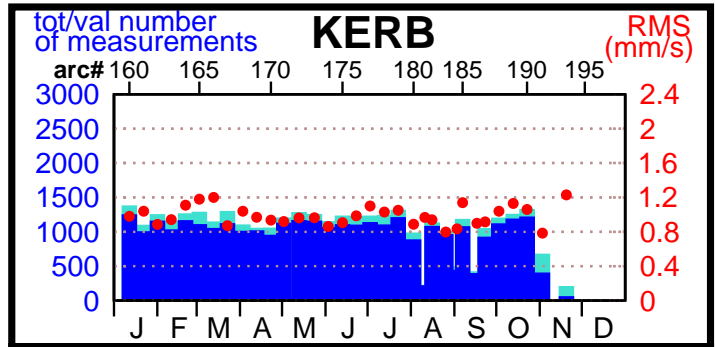

1996 - POE statistics

SPOT2

TOPEX