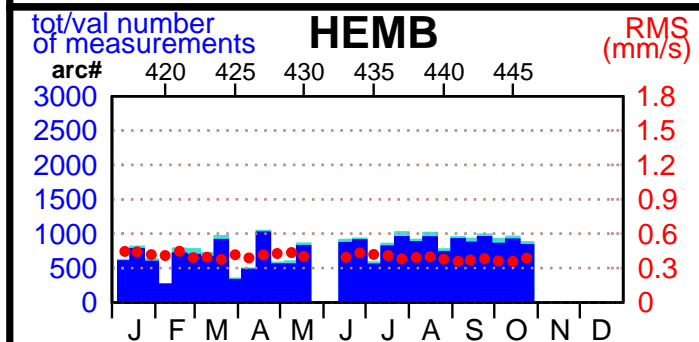

2004 - POE statistics

SPOT2

SPOT4

SPOT5

TOPEX

JASON1

ENVISAT