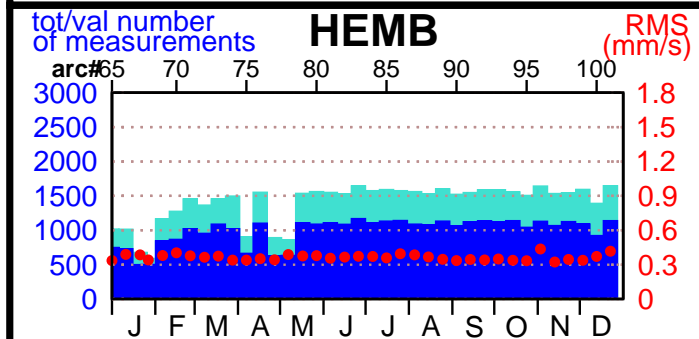

2004 - POE statistics

SPOT2

SPOT4

SPOT5

TOPEX

JASON1

ENVISAT