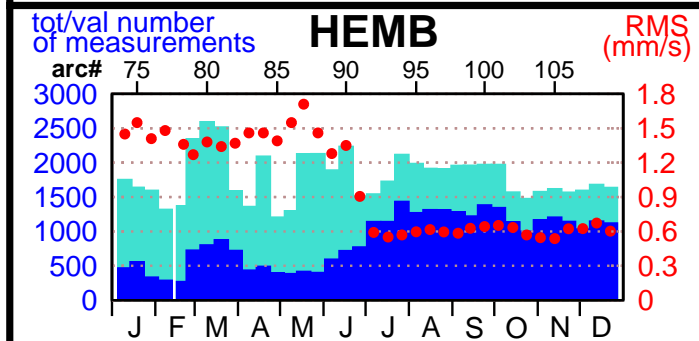

2004 - POE statistics

SPOT2

SPOT4

SPOT5

TOPEX

JASON1

ENVISAT