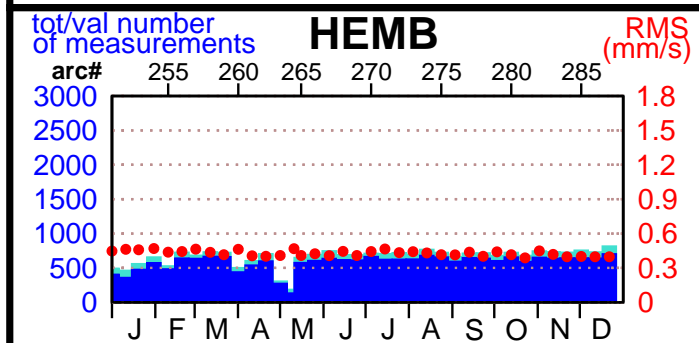

2004 - POE statistics

SPOT2

SPOT4

SPOT5

TOPEX

JASON1

ENVISAT