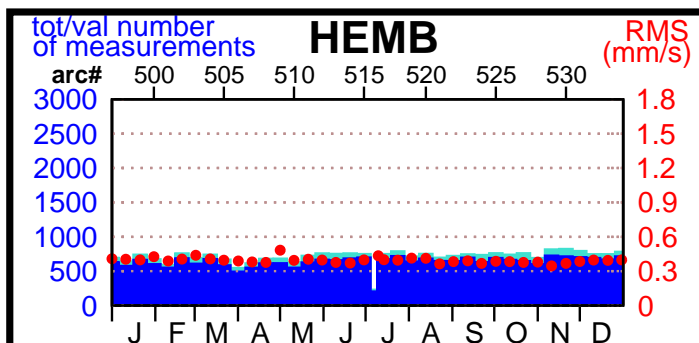

2004 - POE statistics

SPOT2

SPOT4

SPOT5

TOPEX

JASON1

ENVISAT