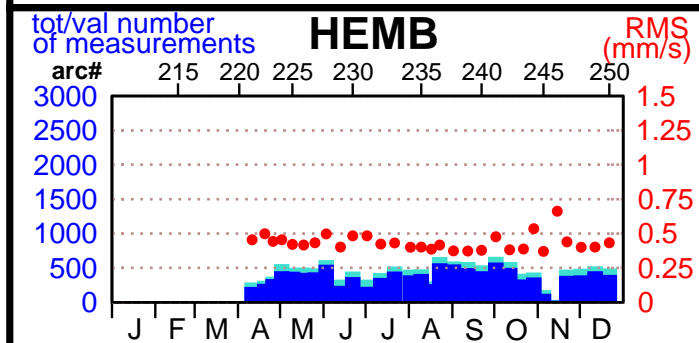

2003 - POE statistics

SPOT2

SPOT4

SPOT5

TOPEX

JASON1

ENVISAT