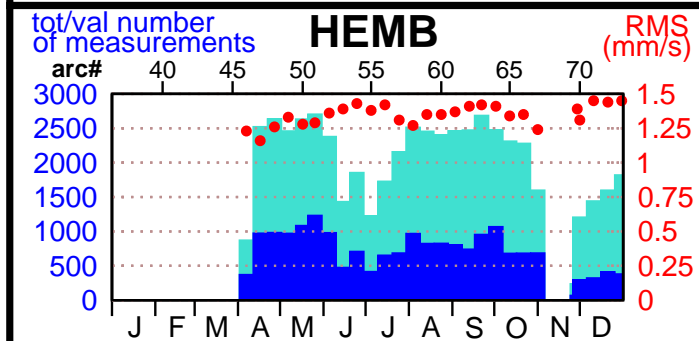

2003 - POE statistics

SPOT2

SPOT4

SPOT5

TOPEX

JASON1

ENVISAT