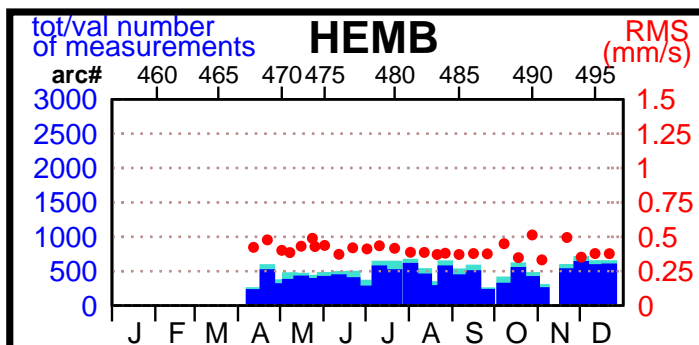

2003 - POE statistics

SPOT2

SPOT4

SPOT5

TOPEX

JASON1

ENVISAT