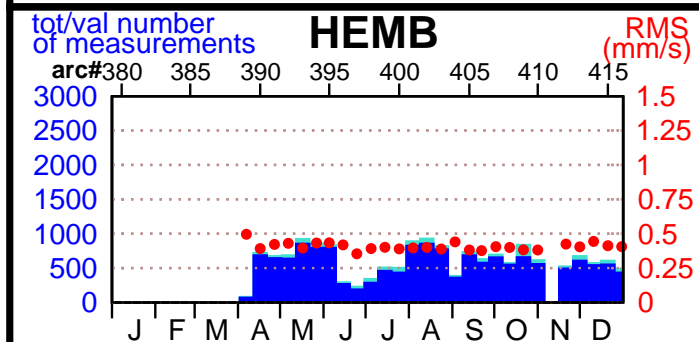

2003 - POE statistics

SPOT2

SPOT4

SPOT5

TOPEX

JASON1

ENVISAT