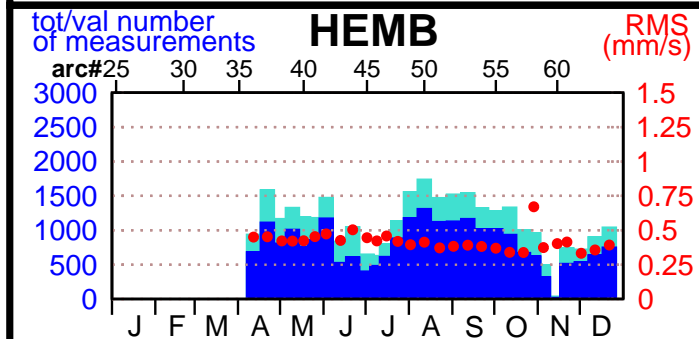

2003 - POE statistics

SPOT2

SPOT4

SPOT5

TOPEX

JASON1

ENVISAT