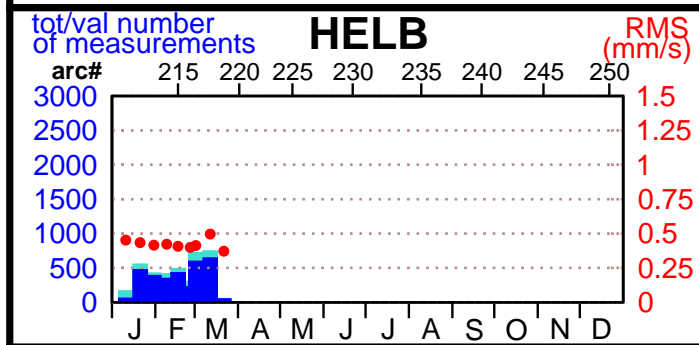

2003 - POE statistics

SPOT2

SPOT4

SPOT5

TOPEX

JASON1

ENVISAT