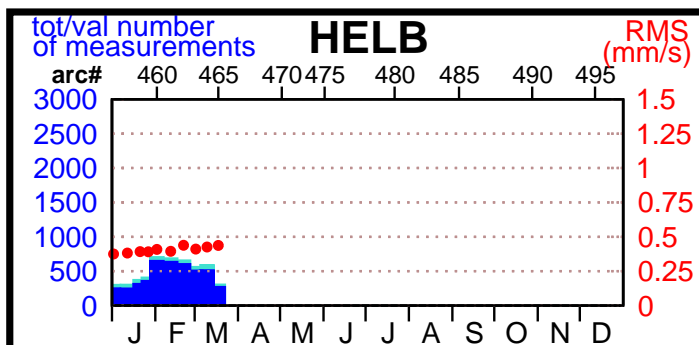

2003 - POE statistics

SPOT2

SPOT4

SPOT5

TOPEX

JASON1

ENVISAT