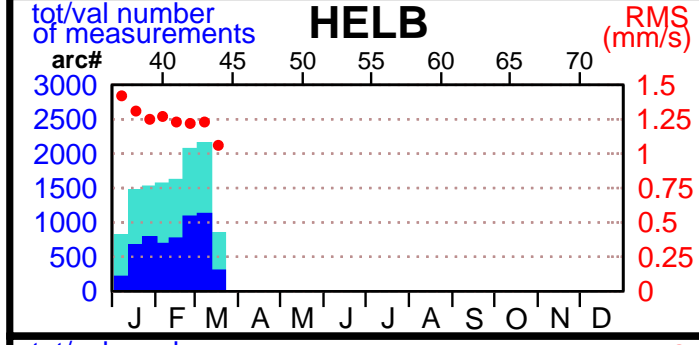

2003 - POE statistics

SPOT2

SPOT4

SPOT5

TOPEX

JASON1

ENVISAT