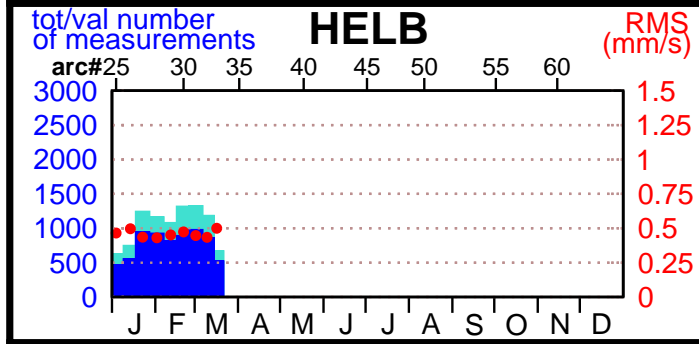

2003 - POE statistics

SPOT2

SPOT4

SPOT5

TOPEX

JASON1

ENVISAT