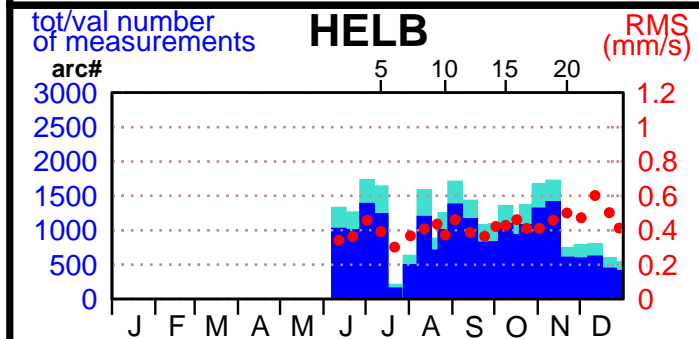

2002 - POE statistics

SPOT2

SPOT4

SPOT5

TOPEX

JASON1

ENVISAT