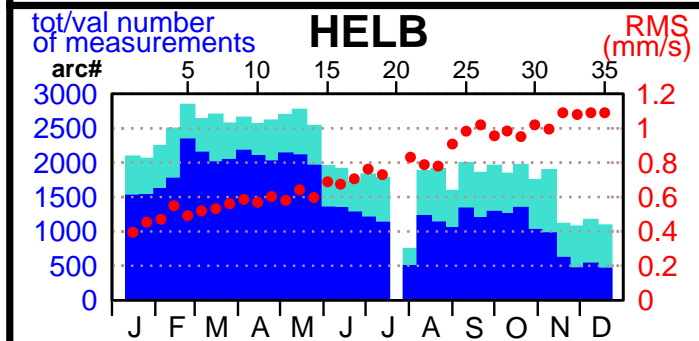

2002 - POE statistics

SPOT2

SPOT4

SPOT5

TOPEX

JASON1

ENVISAT