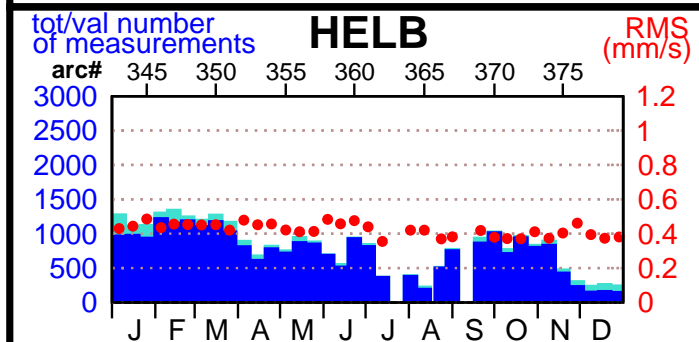

2002 - POE statistics

SPOT2

SPOT4

SPOT5

TOPEX

JASON1

ENVISAT