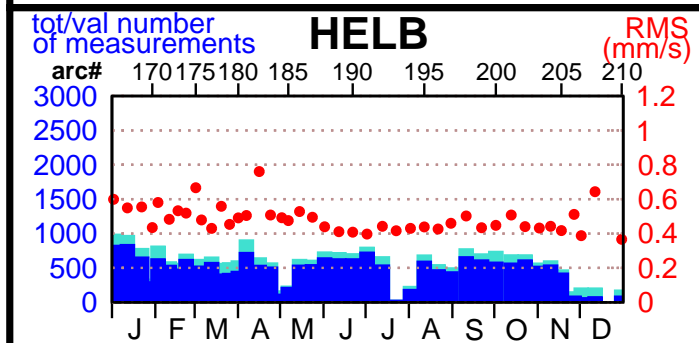

2002 - POE statistics

SPOT2

SPOT4

SPOT5

TOPEX

JASON1

ENVISAT