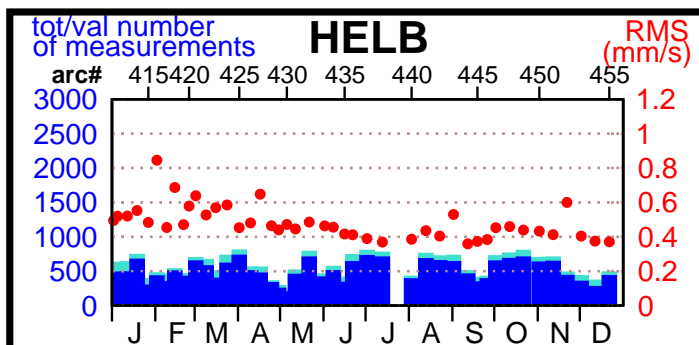

2002 - POE statistics

SPOT2

SPOT4

SPOT5

TOPEX

JASON1

ENVISAT