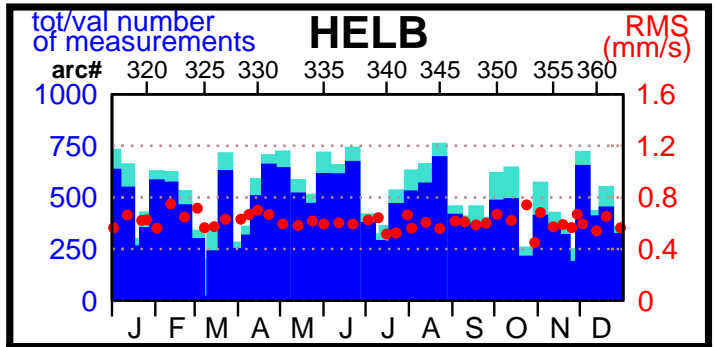

2000 - POE statistics

SPOT2

SPOT4

TOPEX