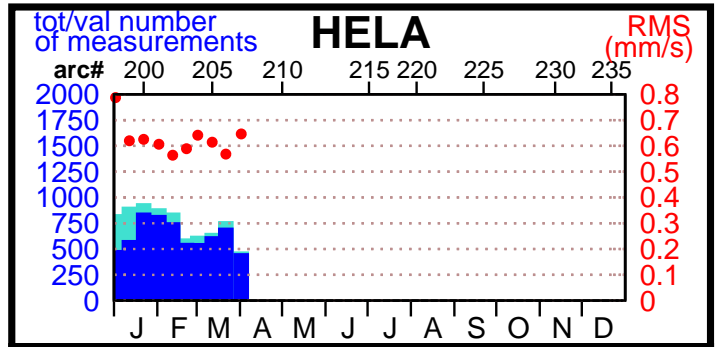

1997 - POE statistics

SPOT2

TOPEX