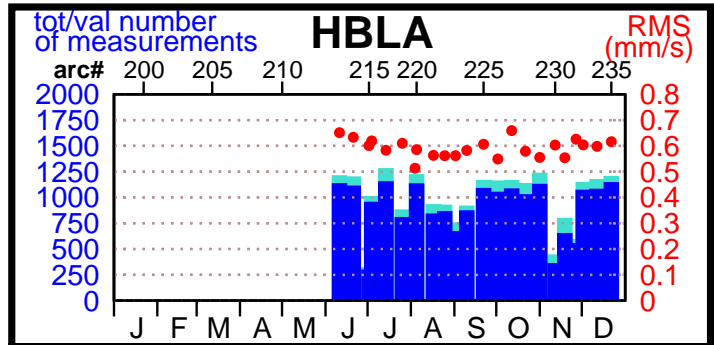

1997 - POE statistics

SPOT2

TOPEX