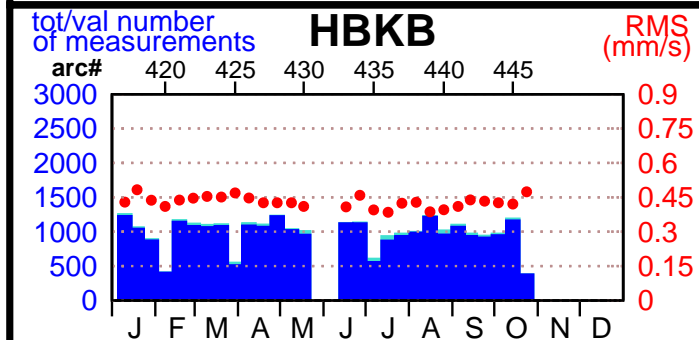

2004 - POE statistics

SPOT2

SPOT4

SPOT5

TOPEX

JASON1

ENVISAT