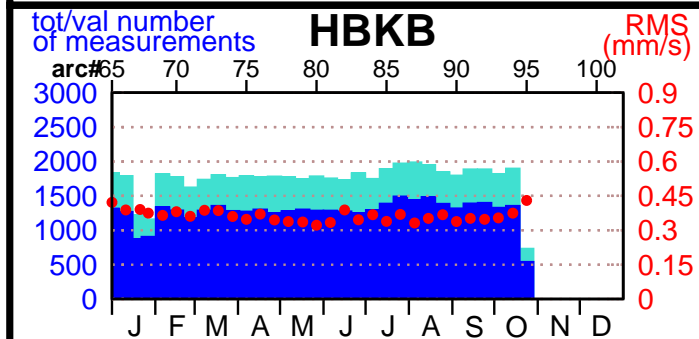

2004 - POE statistics

SPOT2

SPOT4

SPOT5

TOPEX

JASON1

ENVISAT