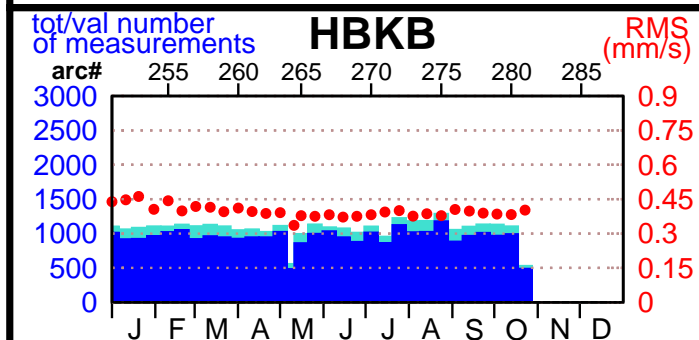

2004 - POE statistics

SPOT2

SPOT4

SPOT5

TOPEX

JASON1

ENVISAT