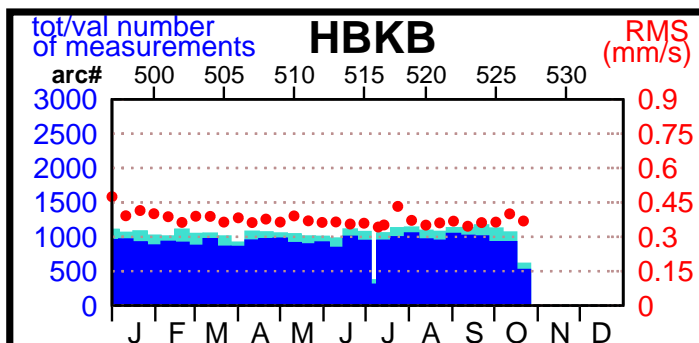

2004 - POE statistics

SPOT2

SPOT4

SPOT5

TOPEX

JASON1

ENVISAT