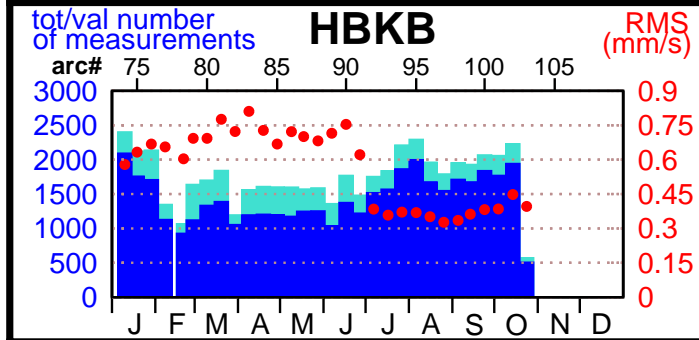

2004 - POE statistics

SPOT2

SPOT4

SPOT5

TOPEX

JASON1

ENVISAT