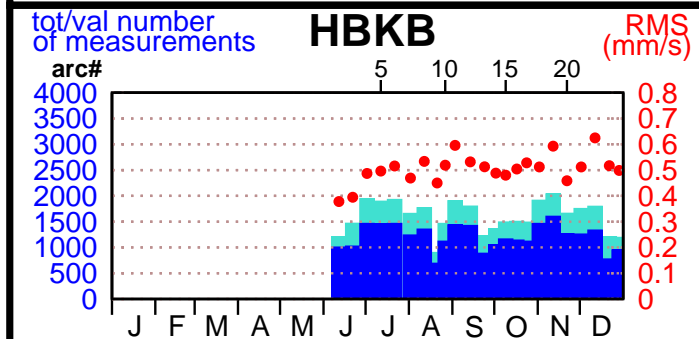

2002 - POE statistics

SPOT2

SPOT4

SPOT5

TOPEX

JASON1

ENVISAT