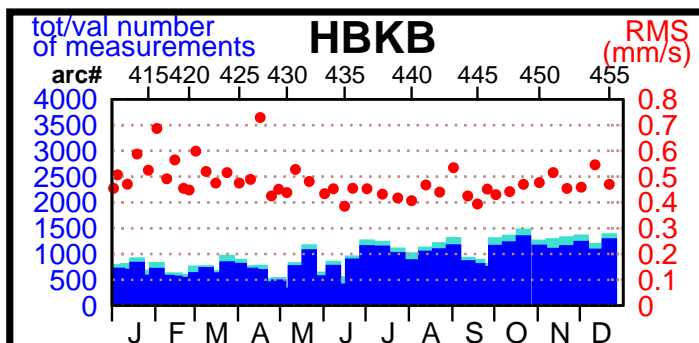

2002 - POE statistics

SPOT2

SPOT4

SPOT5

TOPEX

JASON1

ENVISAT