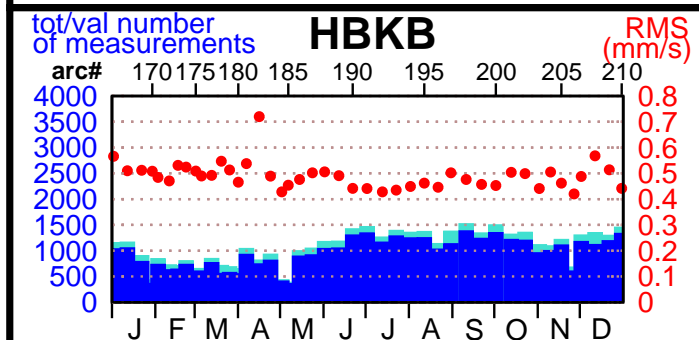

2002 - POE statistics

SPOT2

SPOT4

SPOT5

TOPEX

JASON1

ENVISAT