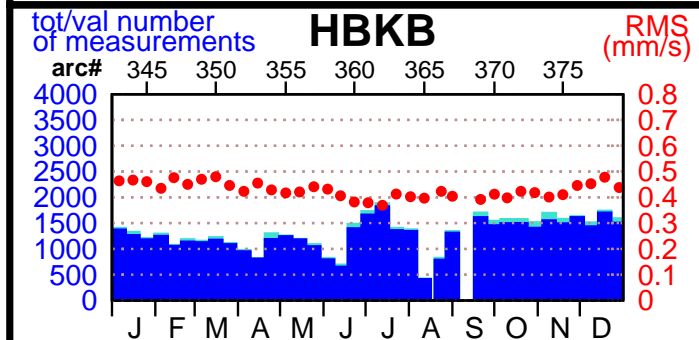

2002 - POE statistics

SPOT2

SPOT4

SPOT5

TOPEX

JASON1

ENVISAT