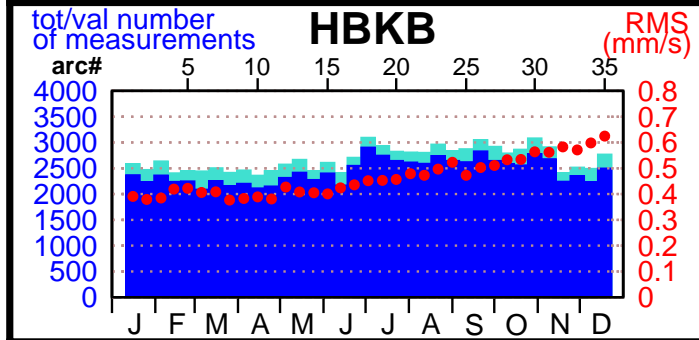

2002 - POE statistics

SPOT2

SPOT4

SPOT5

TOPEX

JASON1

ENVISAT