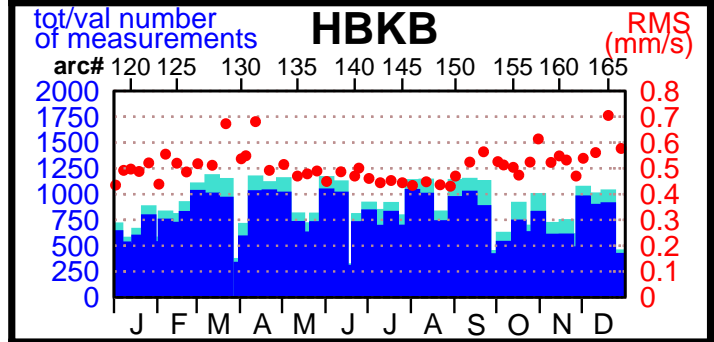

2001 - POE statistics

SPOT2

SPOT4

TOPEX