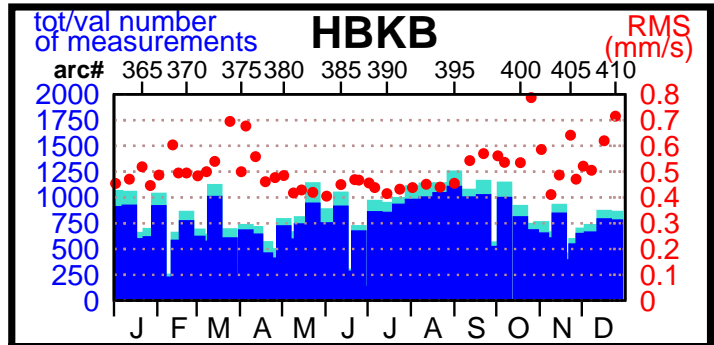

2001 - POE statistics

SPOT2

SPOT4

TOPEX