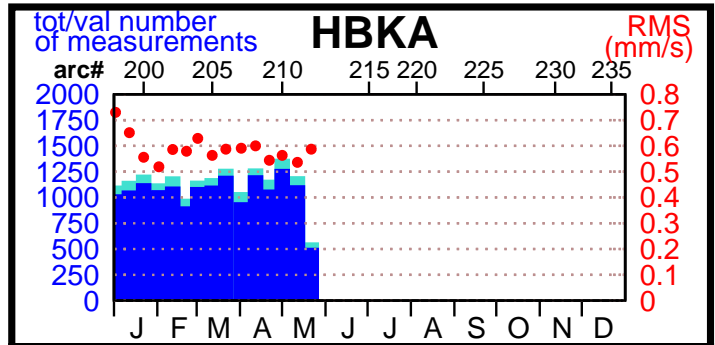

1997 - POE statistics

SPOT2

TOPEX