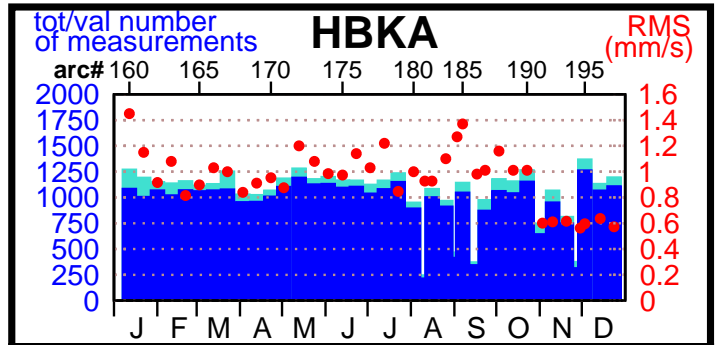

1996 - POE statistics

SPOT2

TOPEX