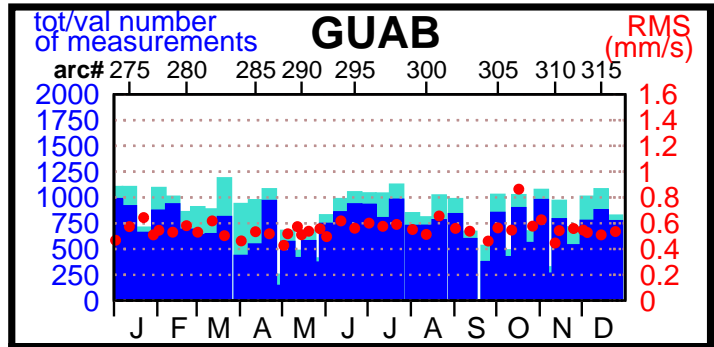

1999 - POE statistics

SPOT2

SPOT4

TOPEX