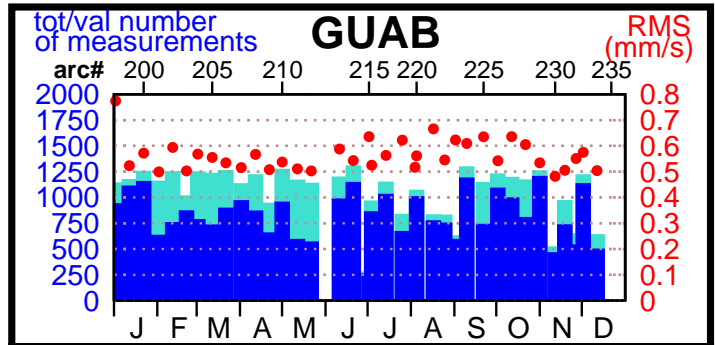

1997 - POE statistics

SPOT2

TOPEX