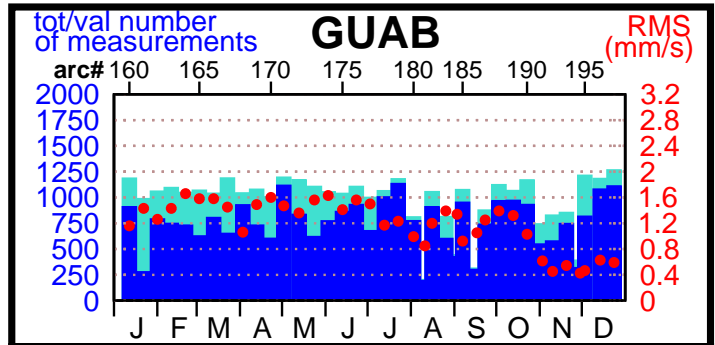

1996 - POE statistics

SPOT2

TOPEX