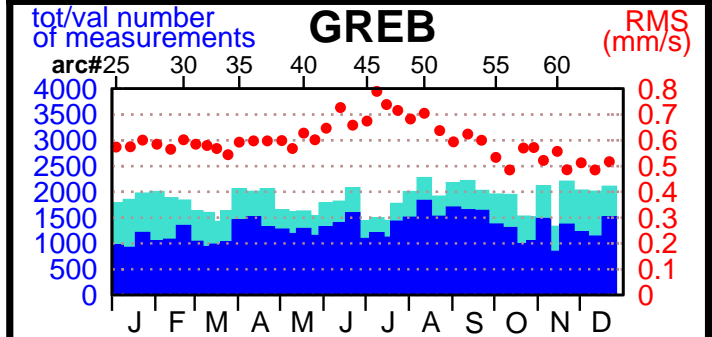

2003 - POE statistics

SPOT2

SPOT4

SPOT5

TOPEX

JASON1

ENVISAT