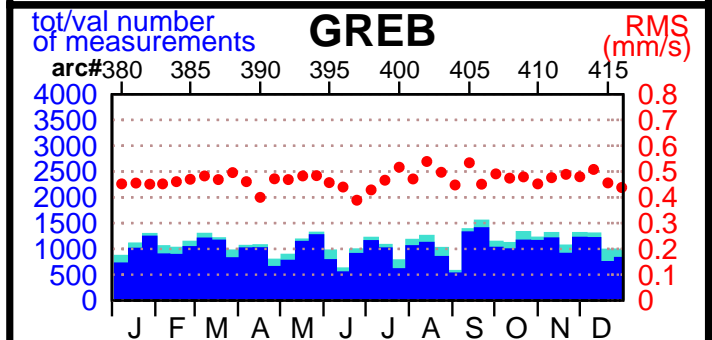

2003 - POE statistics

SPOT2

SPOT4

SPOT5

TOPEX

JASON1

ENVISAT