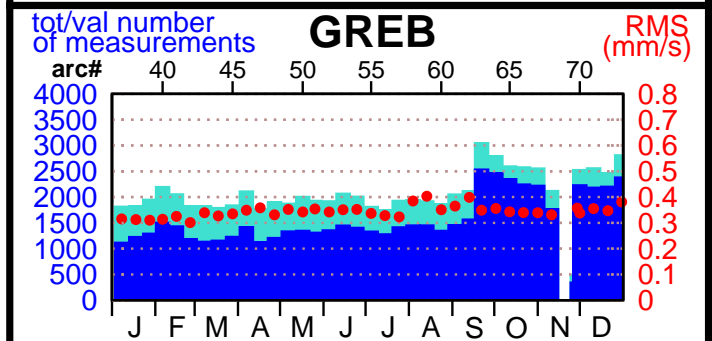

2003 - POE statistics

SPOT2

SPOT4

SPOT5

TOPEX

JASON1

ENVISAT