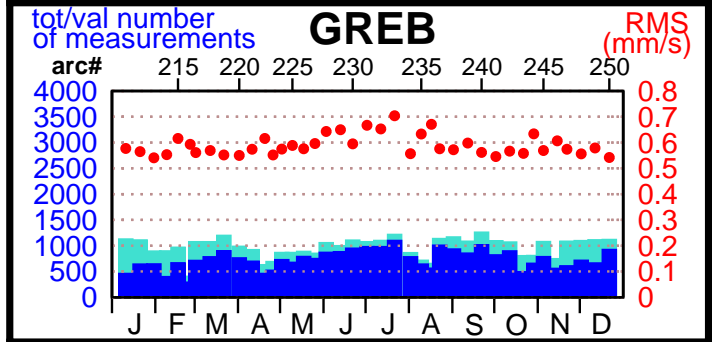

2003 - POE statistics

SPOT2

SPOT4

SPOT5

TOPEX

JASON1

ENVISAT