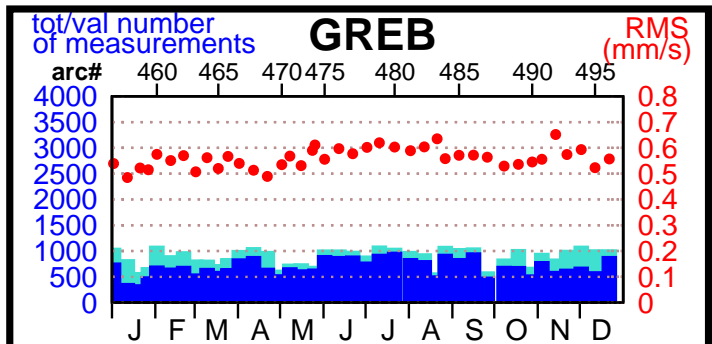

2003 - POE statistics

SPOT2

SPOT4

SPOT5

TOPEX

JASON1

ENVISAT