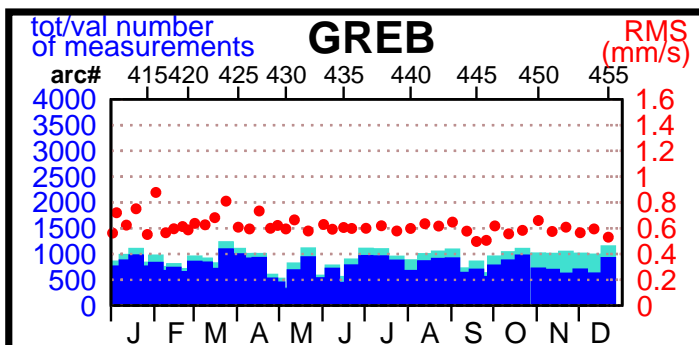

2002 - POE statistics

SPOT2

SPOT4

SPOT5

TOPEX

JASON1

ENVISAT