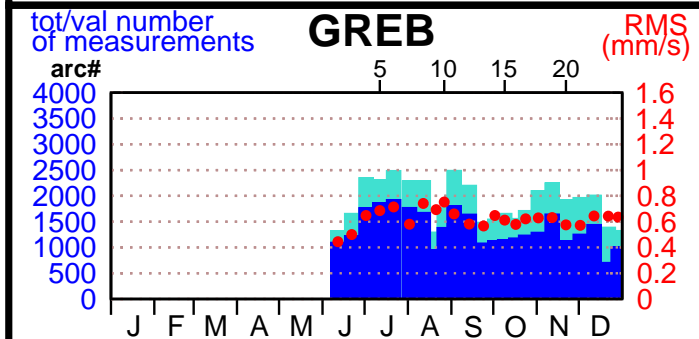

2002 - POE statistics

SPOT2

SPOT4

SPOT5

TOPEX

JASON1

ENVISAT