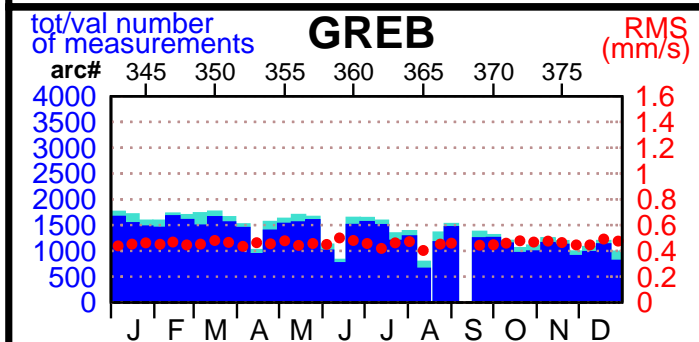

2002 - POE statistics

SPOT2

SPOT4

SPOT5

TOPEX

JASON1

ENVISAT