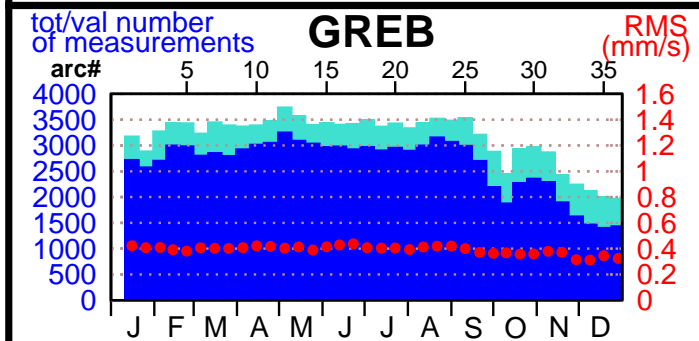

2002 - POE statistics

SPOT2

SPOT4

SPOT5

TOPEX

JASON1

ENVISAT