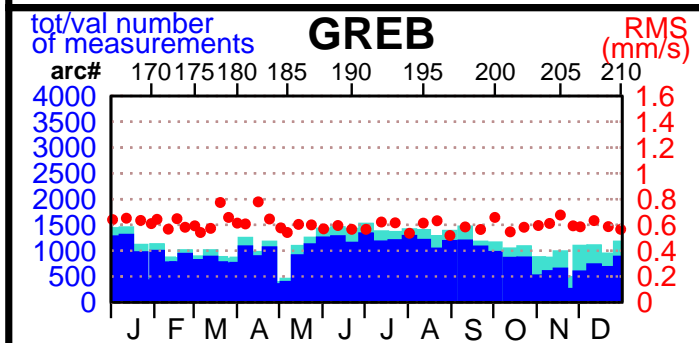

2002 - POE statistics

SPOT2

SPOT4

SPOT5

TOPEX

JASON1

ENVISAT