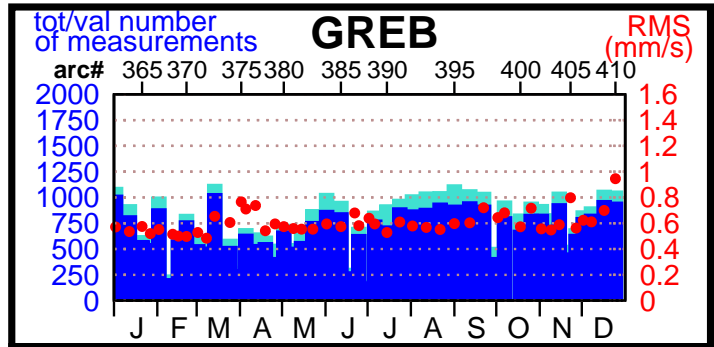

2001 - POE statistics

SPOT2

SPOT4

TOPEX