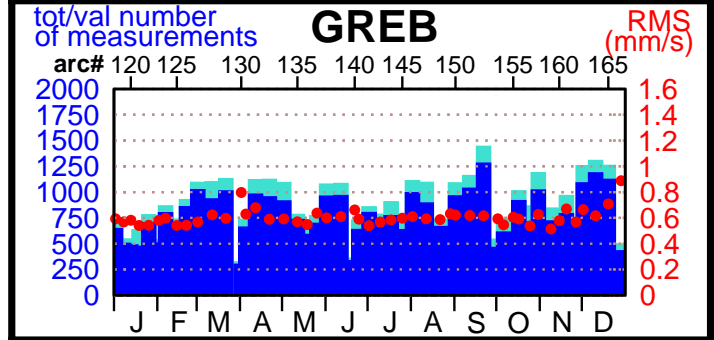

2001 - POE statistics

SPOT2

SPOT4

TOPEX