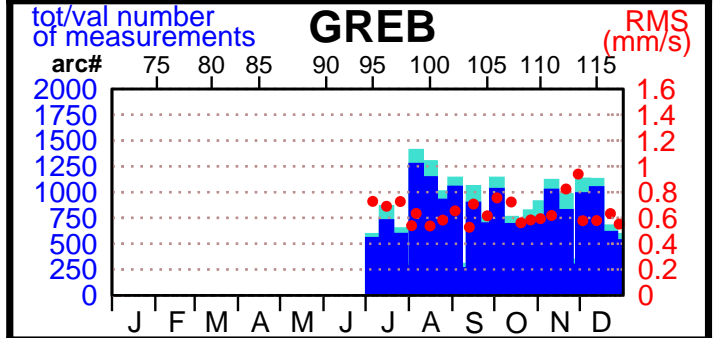

2000 - POE statistics

SPOT2

SPOT4

TOPEX