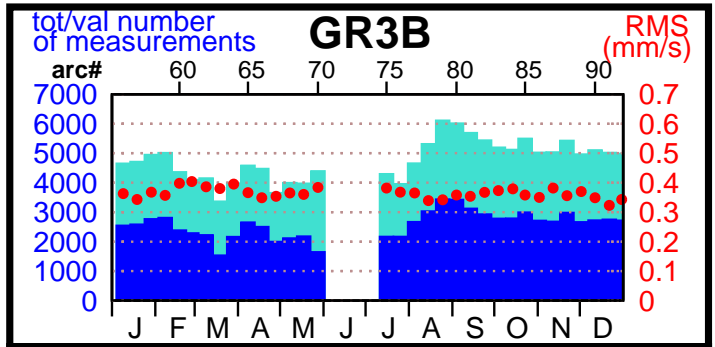

2010 - POE statistics

JASON2

CRYOSAT2