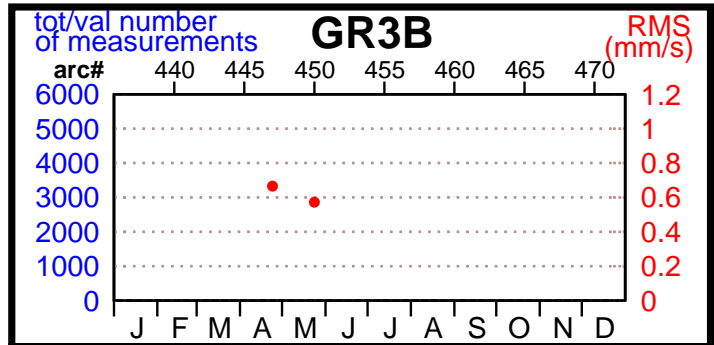

2009 - POE statistics

SPOT4

JASON2