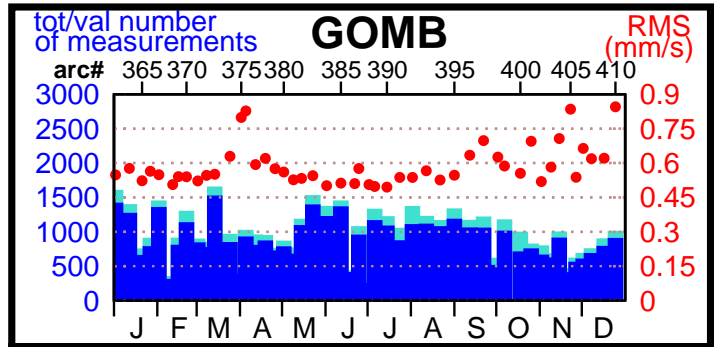

2001 - POE statistics

SPOT2

SPOT4

TOPEX