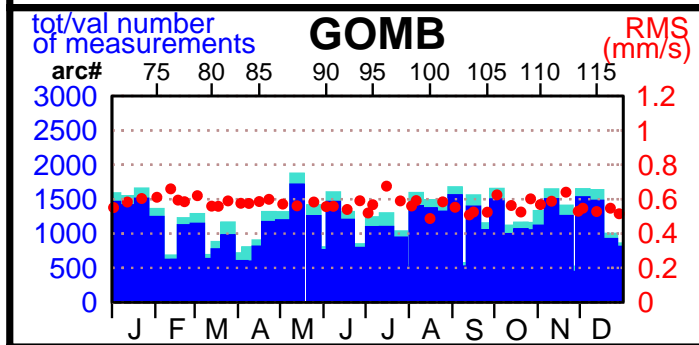

2000 - POE statistics

SPOT2

SPOT4

TOPEX