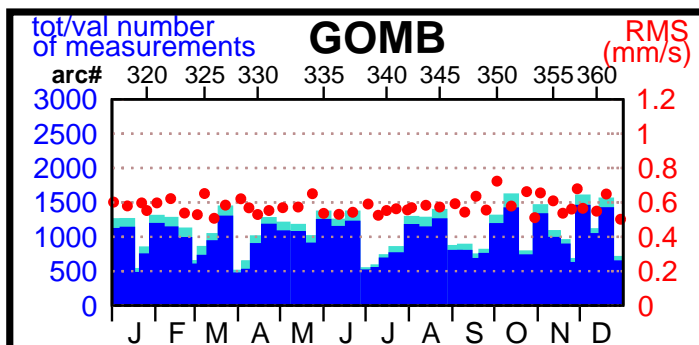

2000 - POE statistics

SPOT2

SPOT4

TOPEX