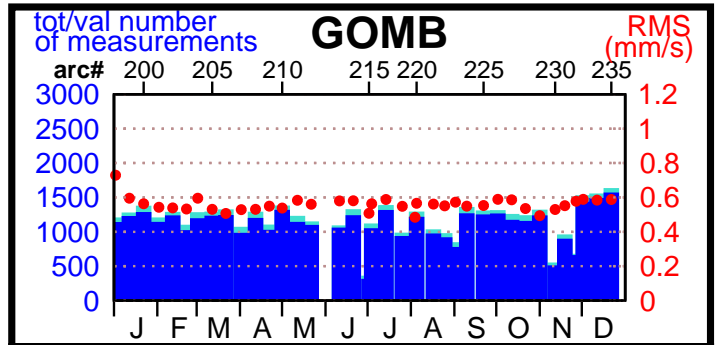

1997 - POE statistics

SPOT2

TOPEX