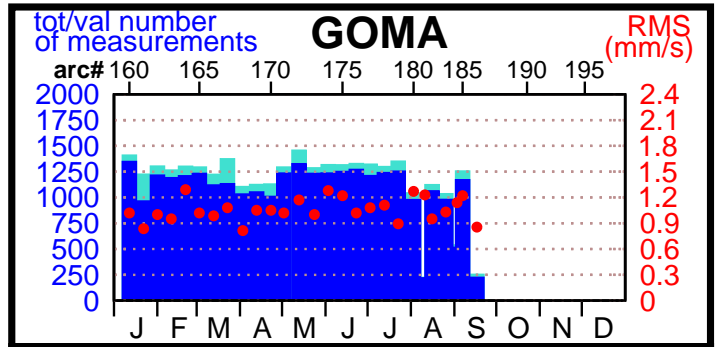

1996 - POE statistics

SPOT2

TOPEX