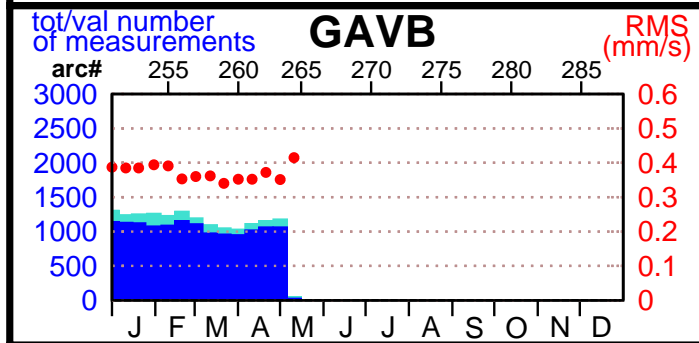

2004 - POE statistics

SPOT2

SPOT4

SPOT5

TOPEX

JASON1

ENVISAT