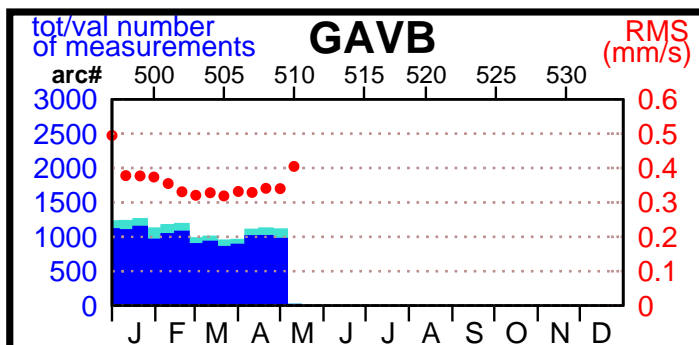

2004 - POE statistics

SPOT2

SPOT4

SPOT5

TOPEX

JASON1

ENVISAT