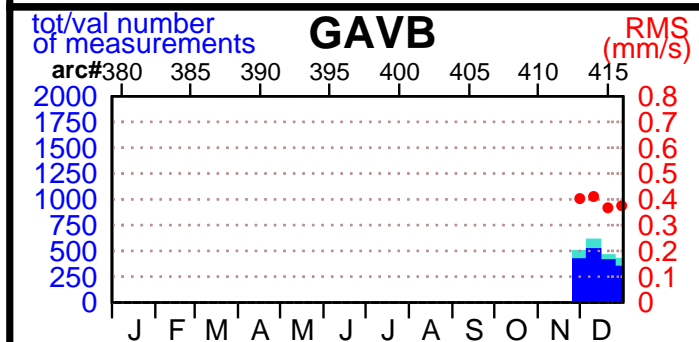

2003 - POE statistics

SPOT2

SPOT4

SPOT5

TOPEX

JASON1

ENVISAT