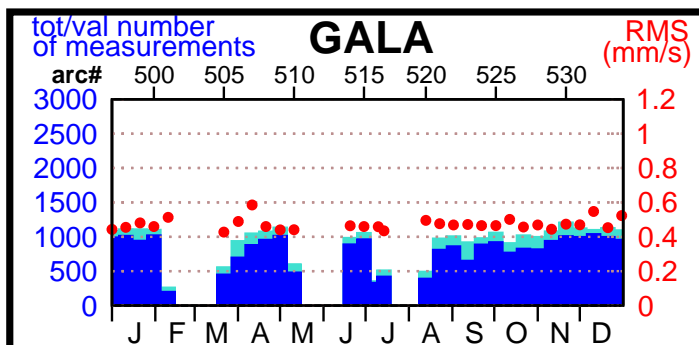

2004 - POE statistics

SPOT2

SPOT4

SPOT5

TOPEX

JASON1

ENVISAT