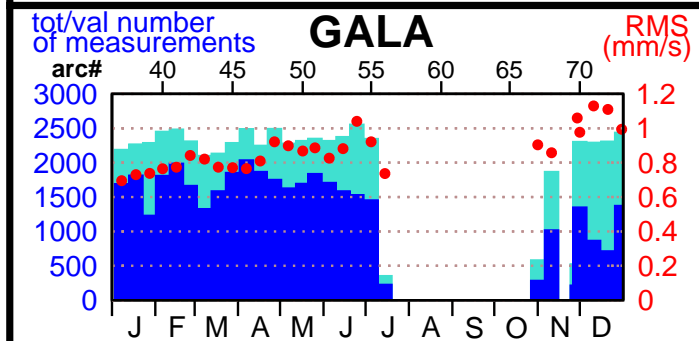

2003 - POE statistics

SPOT2

SPOT4

SPOT5

TOPEX

JASON1

ENVISAT