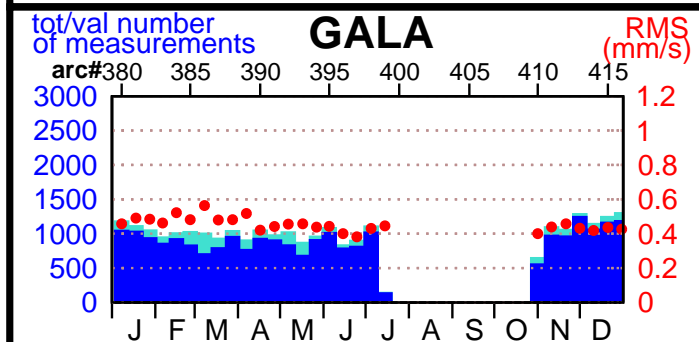

2003 - POE statistics

SPOT2

SPOT4

SPOT5

TOPEX

JASON1

ENVISAT