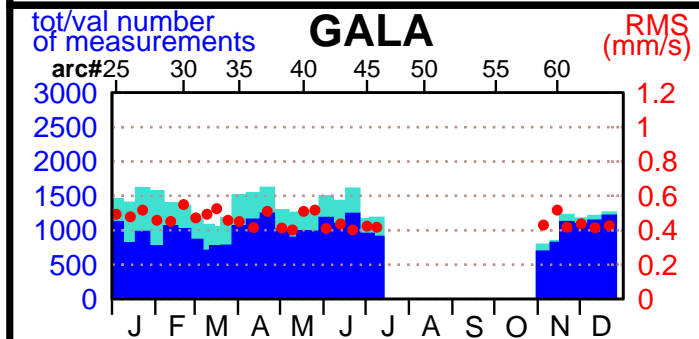

2003 - POE statistics

SPOT2

SPOT4

SPOT5

TOPEX

JASON1

ENVISAT