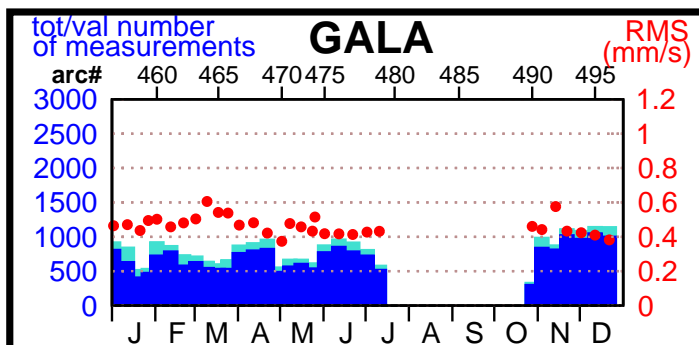

2003 - POE statistics

SPOT2

SPOT4

SPOT5

TOPEX

JASON1

ENVISAT