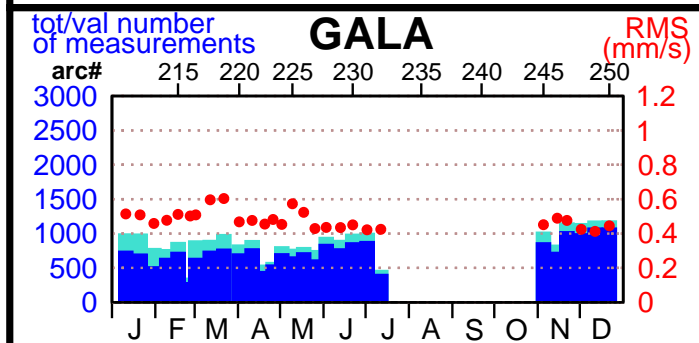

2003 - POE statistics

SPOT2

SPOT4

SPOT5

TOPEX

JASON1

ENVISAT