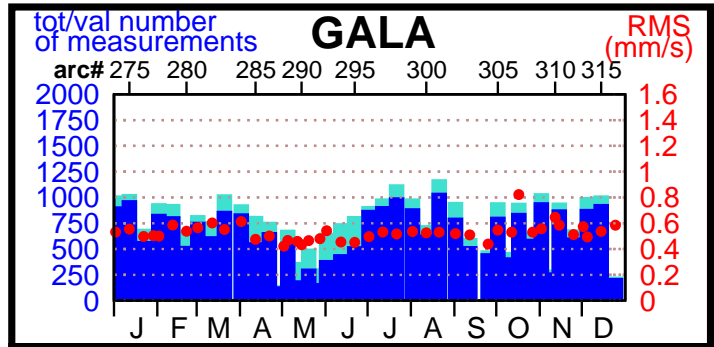

1999 - POE statistics

SPOT2

SPOT4

TOPEX