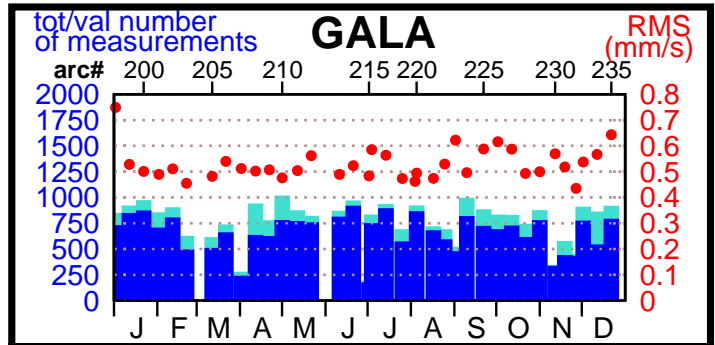

1997 - POE statistics

SPOT2

TOPEX