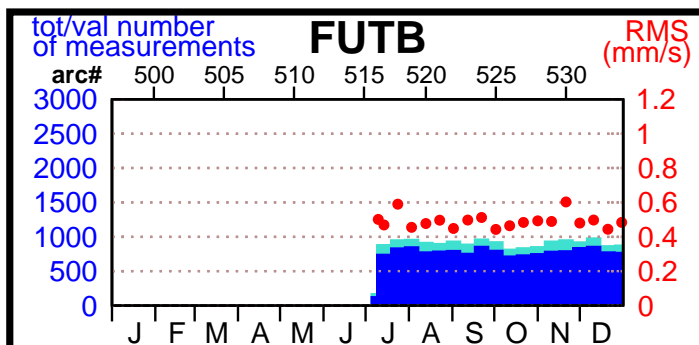

2004 - POE statistics

SPOT2

SPOT4

SPOT5

TOPEX

JASON1

ENVISAT