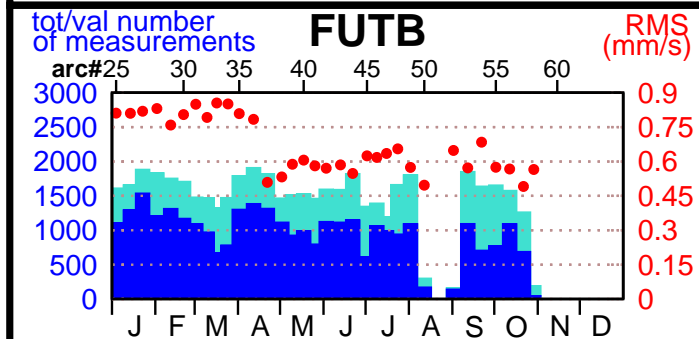

2003 - POE statistics

SPOT2

SPOT4

SPOT5

TOPEX

JASON1

ENVISAT