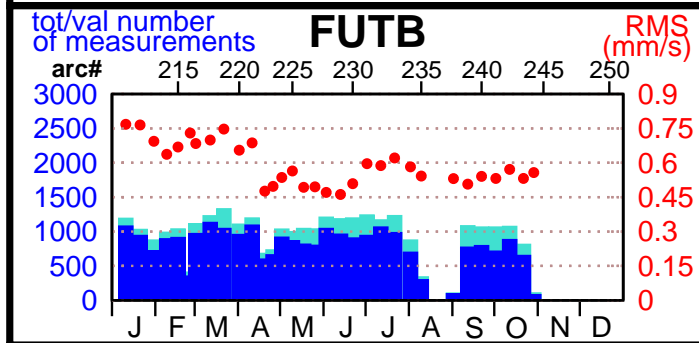

2003 - POE statistics

SPOT2

SPOT4

SPOT5

TOPEX

JASON1

ENVISAT