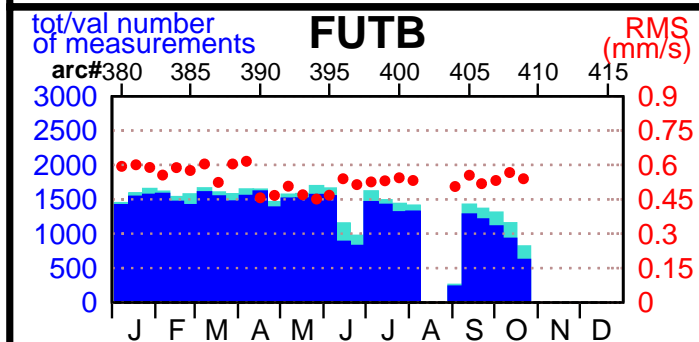

2003 - POE statistics

SPOT2

SPOT4

SPOT5

TOPEX

JASON1

ENVISAT