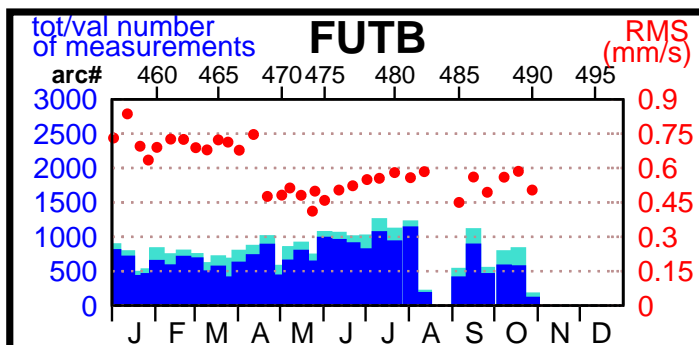

2003 - POE statistics

SPOT2

SPOT4

SPOT5

TOPEX

JASON1

ENVISAT