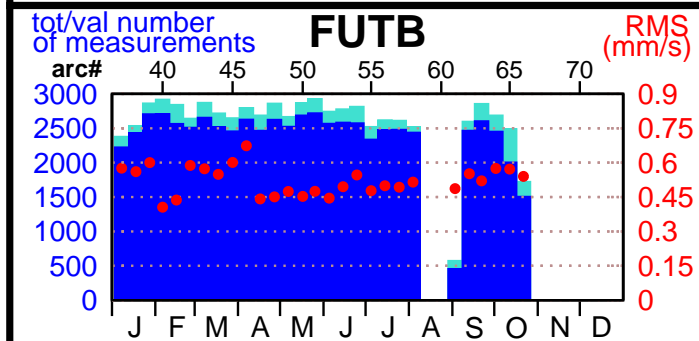

2003 - POE statistics

SPOT2

SPOT4

SPOT5

TOPEX

JASON1

ENVISAT