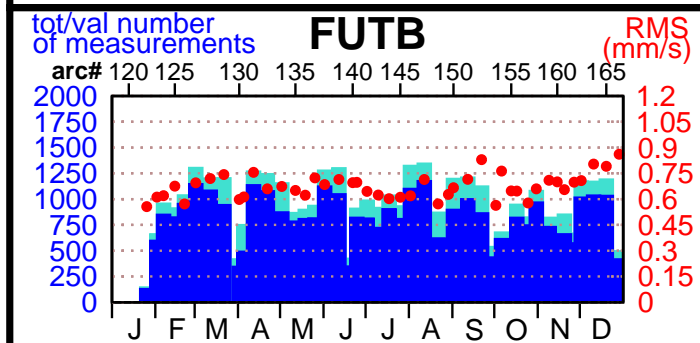

2001 - POE statistics

SPOT2

SPOT4

TOPEX