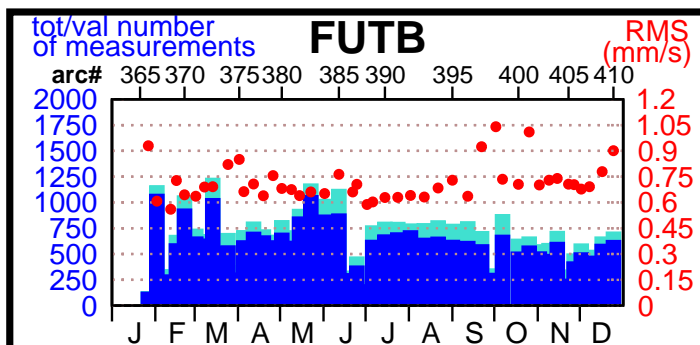

2001 - POE statistics

SPOT2

SPOT4

TOPEX