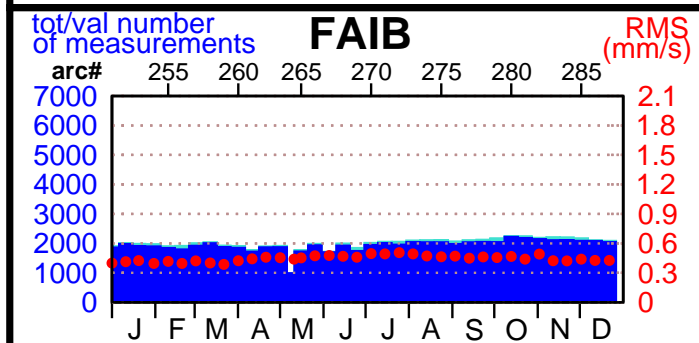

2004 - POE statistics

SPOT2

SPOT4

SPOT5

TOPEX

JASON1

ENVISAT