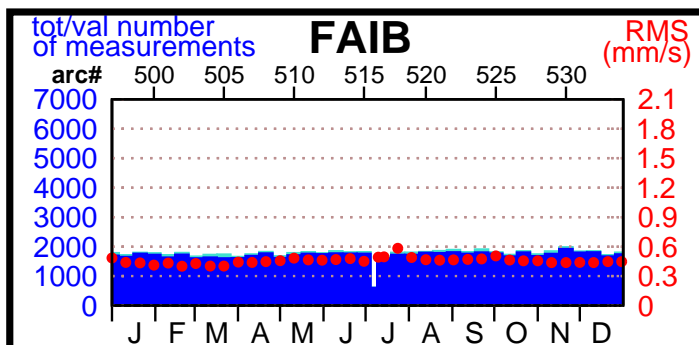

2004 - POE statistics

SPOT2

SPOT4

SPOT5

TOPEX

JASON1

ENVISAT