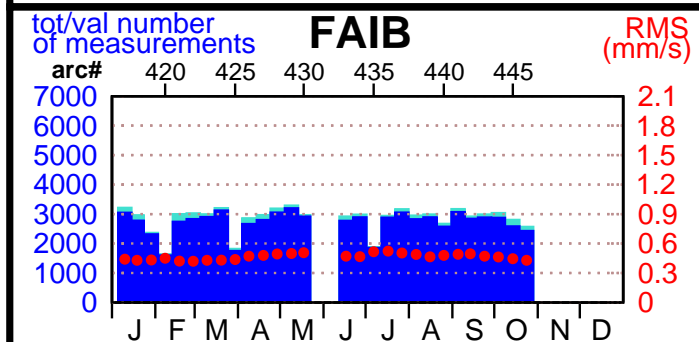

2004 - POE statistics

SPOT2

SPOT4

SPOT5

TOPEX

JASON1

ENVISAT