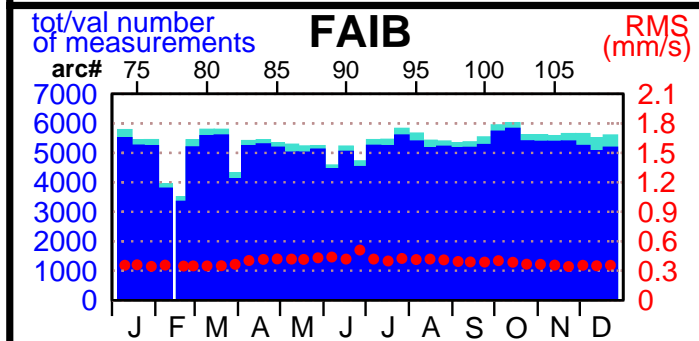

2004 - POE statistics

SPOT2

SPOT4

SPOT5

TOPEX

JASON1

ENVISAT