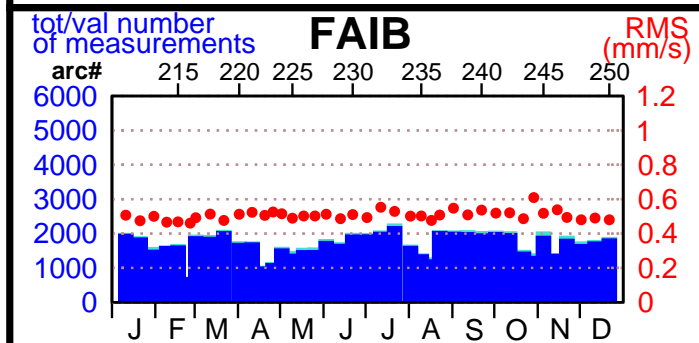

2003 - POE statistics

SPOT2

SPOT4

SPOT5

TOPEX

JASON1

ENVISAT