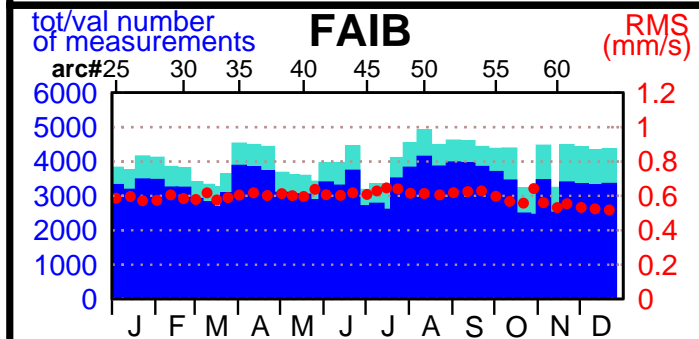

2003 - POE statistics

SPOT2

SPOT4

SPOT5

TOPEX

JASON1

ENVISAT