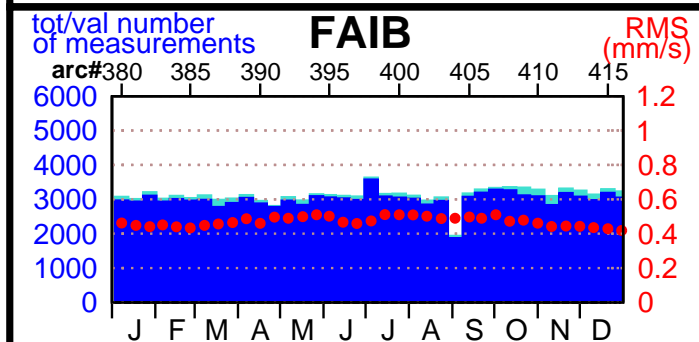

2003 - POE statistics

SPOT2

SPOT4

SPOT5

TOPEX

JASON1

ENVISAT