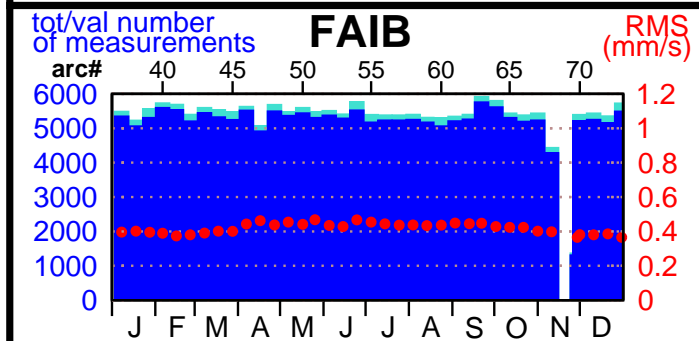

2003 - POE statistics

SPOT2

SPOT4

SPOT5

TOPEX

JASON1

ENVISAT