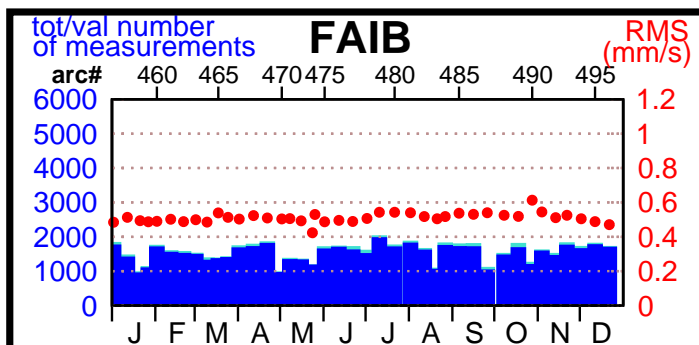

2003 - POE statistics

SPOT2

SPOT4

SPOT5

TOPEX

JASON1

ENVISAT