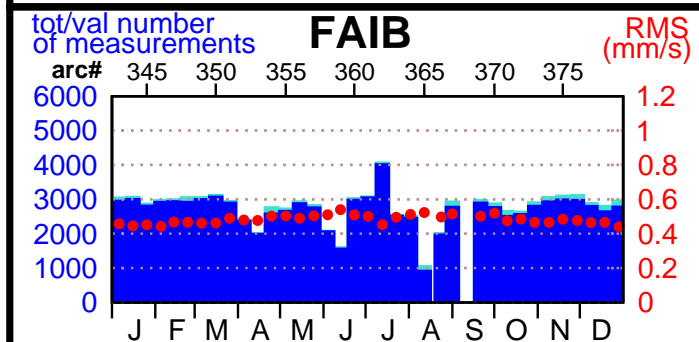

2002 - POE statistics

SPOT2

SPOT4

SPOT5

TOPEX

JASON1

ENVISAT