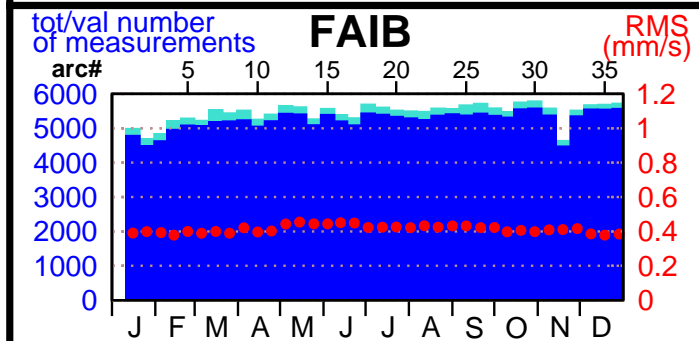

2002 - POE statistics

SPOT2

SPOT4

SPOT5

TOPEX

JASON1

ENVISAT