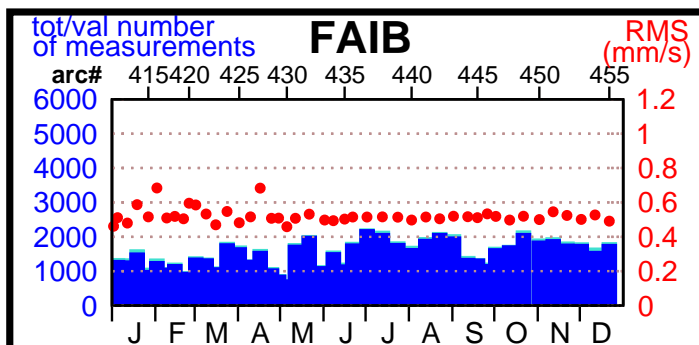

2002 - POE statistics

SPOT2

SPOT4

SPOT5

TOPEX

JASON1

ENVISAT