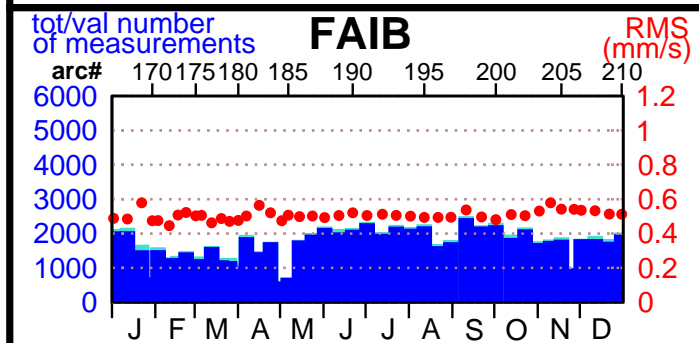

2002 - POE statistics

SPOT2

SPOT4

SPOT5

TOPEX

JASON1

ENVISAT