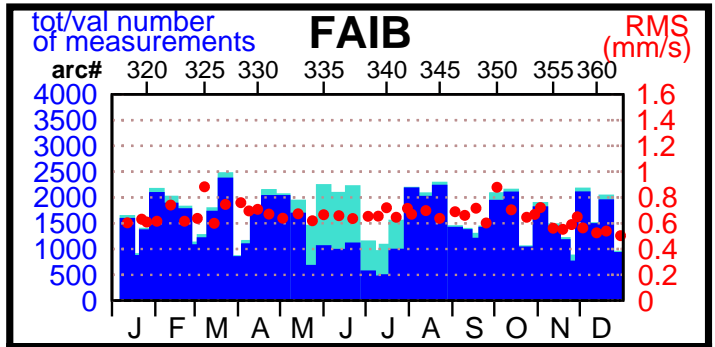

2000 - POE statistics

SPOT2

SPOT4

TOPEX