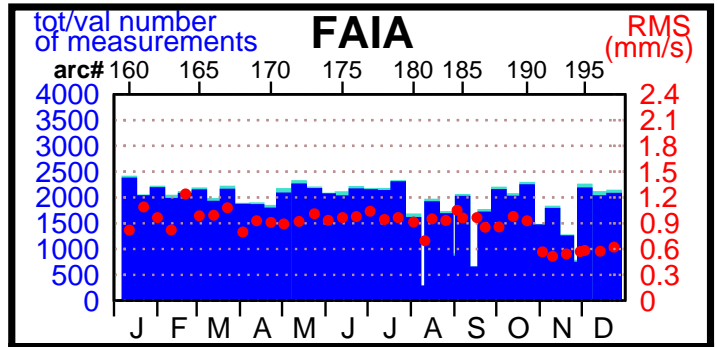

1996 - POE statistics

SPOT2

TOPEX