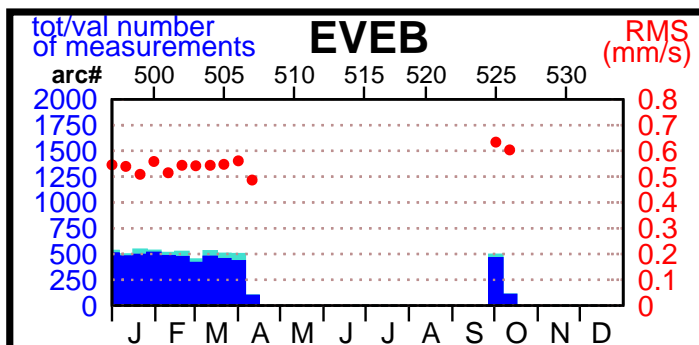

2004 - POE statistics

SPOT2

SPOT4

SPOT5

TOPEX

JASON1

ENVISAT