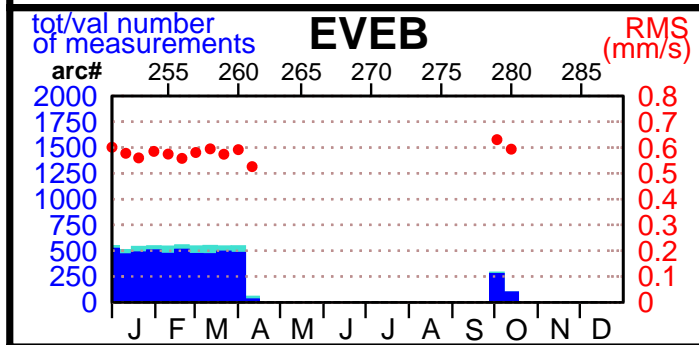

2004 - POE statistics

SPOT2

SPOT4

SPOT5

TOPEX

JASON1

ENVISAT