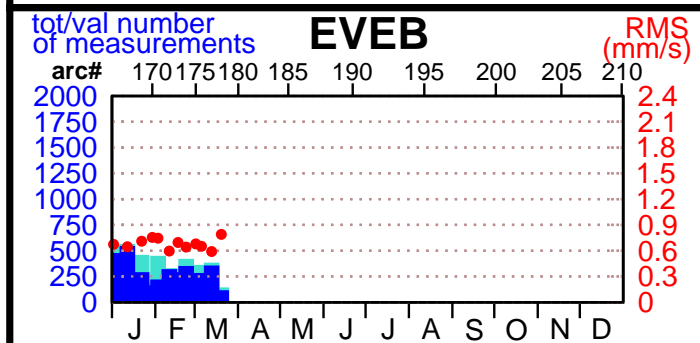

2002 - POE statistics

SPOT2

SPOT4

TOPEX

JASON1