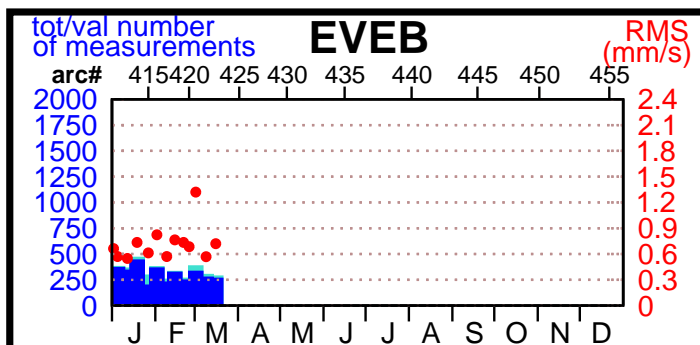

2002 - POE statistics

SPOT2

SPOT4

TOPEX

JASON1