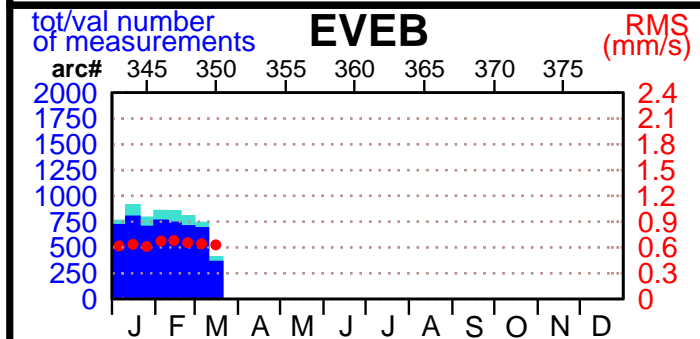

2002 - POE statistics

SPOT2

SPOT4

TOPEX

JASON1