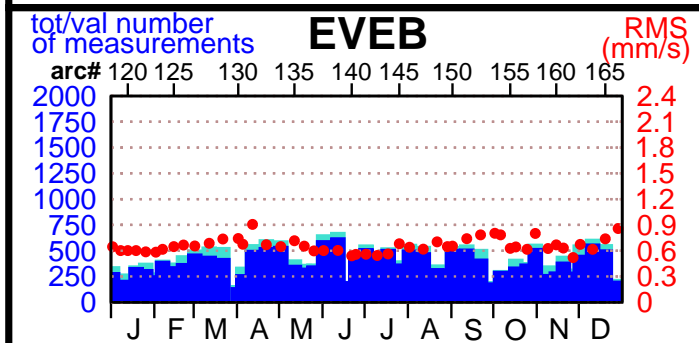

2001 - POE statistics

SPOT2

SPOT4

TOPEX