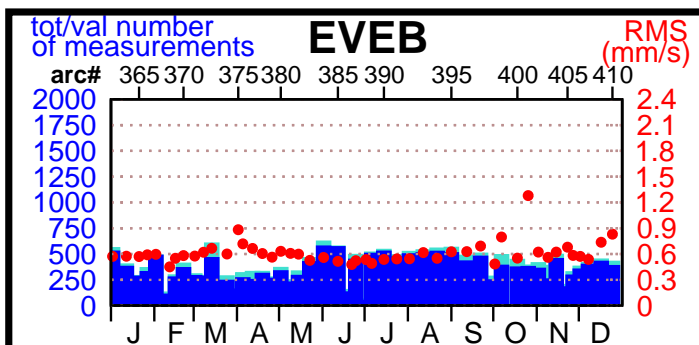

2001 - POE statistics

SPOT2

SPOT4

TOPEX