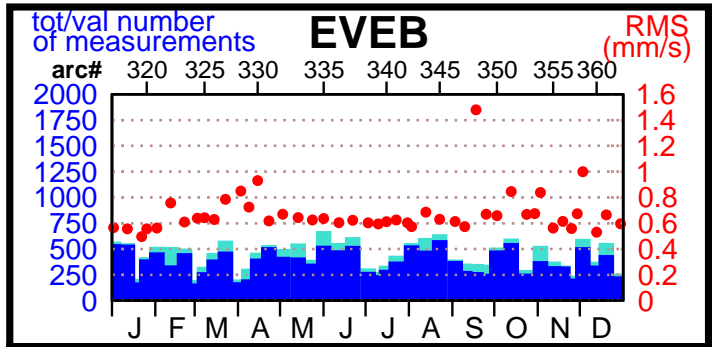

2000 - POE statistics

SPOT2

SPOT4

TOPEX