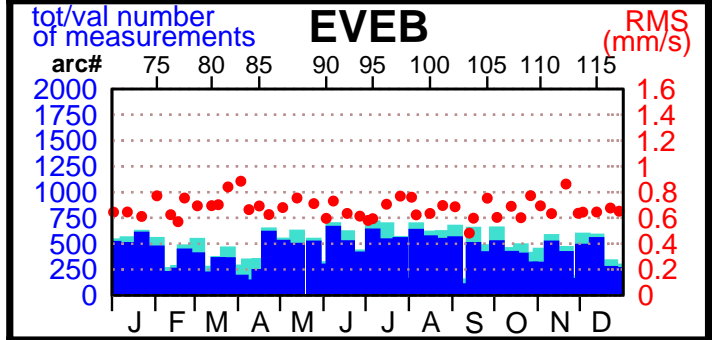

2000 - POE statistics

SPOT2

SPOT4

TOPEX